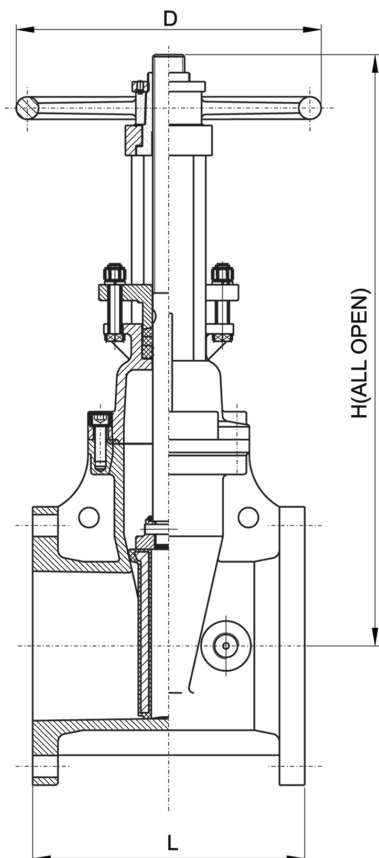

Resilient Seated OS & Y Type Valve Flanged Ends

Model

NVV 399FF 300
 NVV 399FF 250
 NVV 399FF 200
 Working Pressure
 200PSI / 250PSI / 300PSII

Flanged Ends
 ANSI B16.1 Class 125 / 150 / 250
 EN 1092-2 PN10 / PN16 / PN25
 BS10 Table D / Table E
 Valve standard
 Conforms to AWWA C515 / BS5163

Materials List

Part Name	Material	Specification
Body	Ductile Iron	A536 65-45-12
Wedge	Ductile Iron EDPM Coated	
Wedge Nut	Stainless Steel	AISI 304
Stern	Stainless Steel	AISI 304/302
Bonnet	Ductile Iron	A536 65-45-12
Gasket	EPDM	Commercial
Packing	Graphite	Non-asbestos
Stern Nut	Bronze	ASTM B62
Handwheel	Ductile Iron	A536 65-45-12

Dimension (mm / inch)

SIZE	mm	50	65	80	100	125	150	200	250	300
	inch	2	2.5	3	4	5	6	8	10	12
L	mm	178	191	203	229	254	267	292	330	356
	inch	7.00	7.50	8.00	9.00	10.00	10.50	11.50	13.00	14.00
H	mm	418	418	488	538	654	740	935	1126	1316
	inch	16.46	16.46	19.21	21.18	25.75	29.13	36.81	44.33	51.81
D	mm	183	183	253	253	306	306	355	445	445
	inch	7.20	7.20	9.96	9.96	12.05	12.05	13.98	17.52	17.52